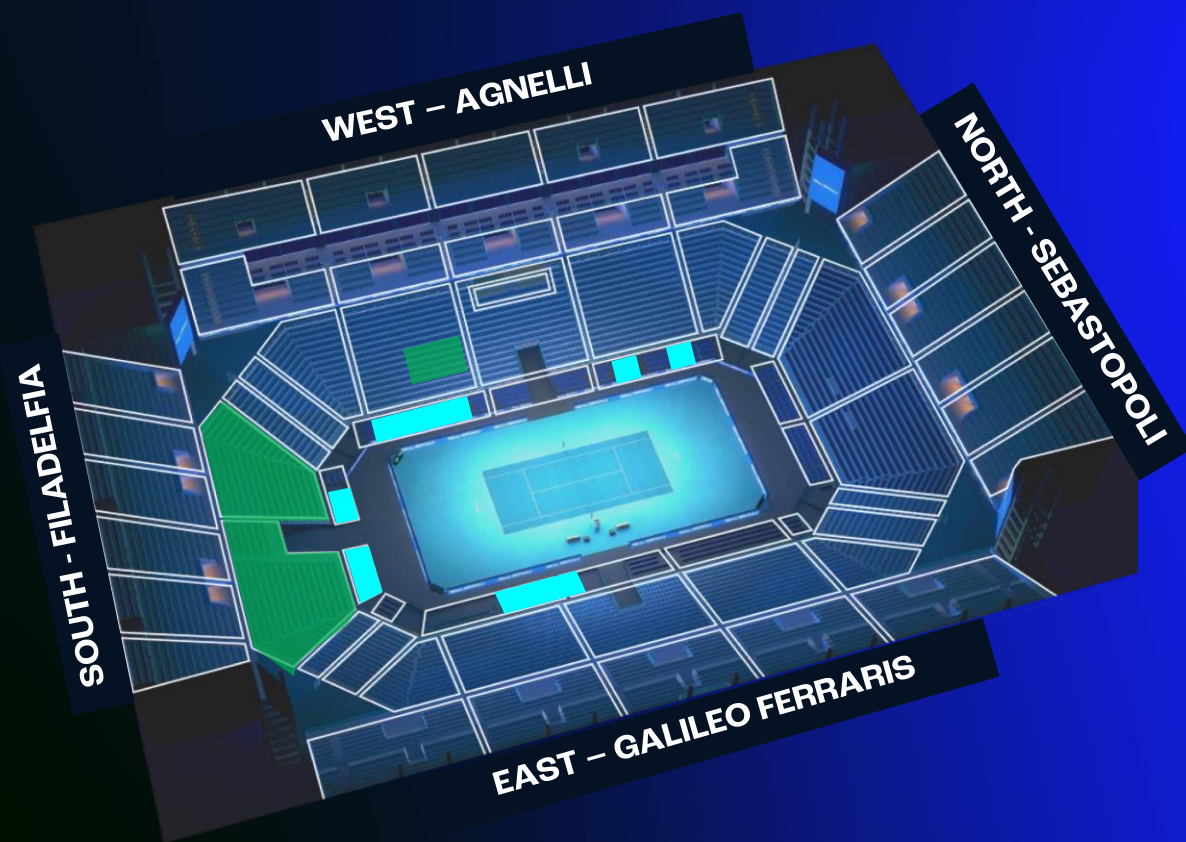

- Lounge Bar
- Signature restaurant
- Gourmet restaurant

TWO DIFFERENT WAYS TO LIVE THE EVENT

SMASH

ACE

Nitto
ATP
FINALS

DAO
OFFICIAL
CORPORATE HOSPITALITY
ADVISOR

This is the Nitto ATP Finals — INALPI ARENA TORINO